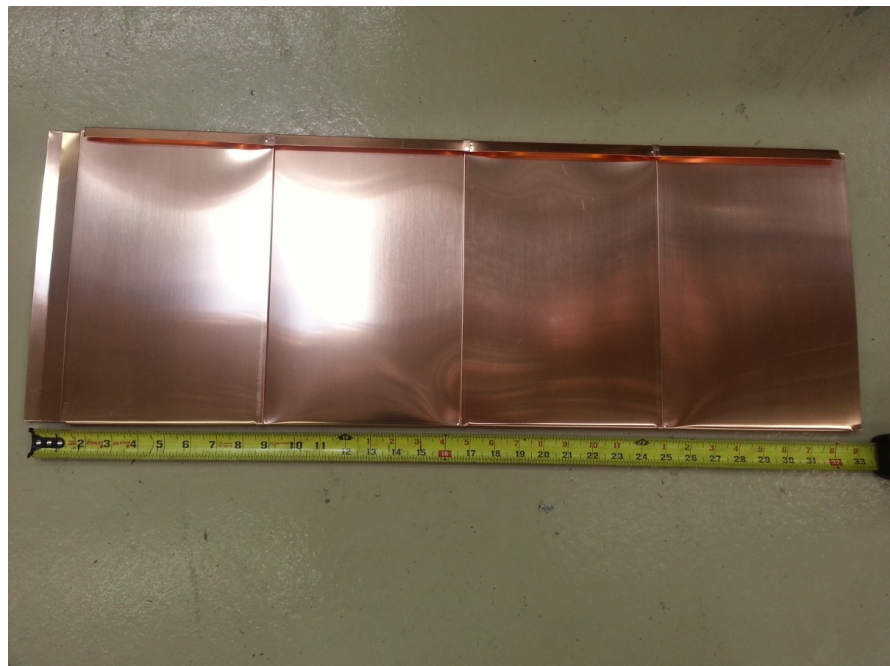

**Traditionally handcrafted for
new and historical application**