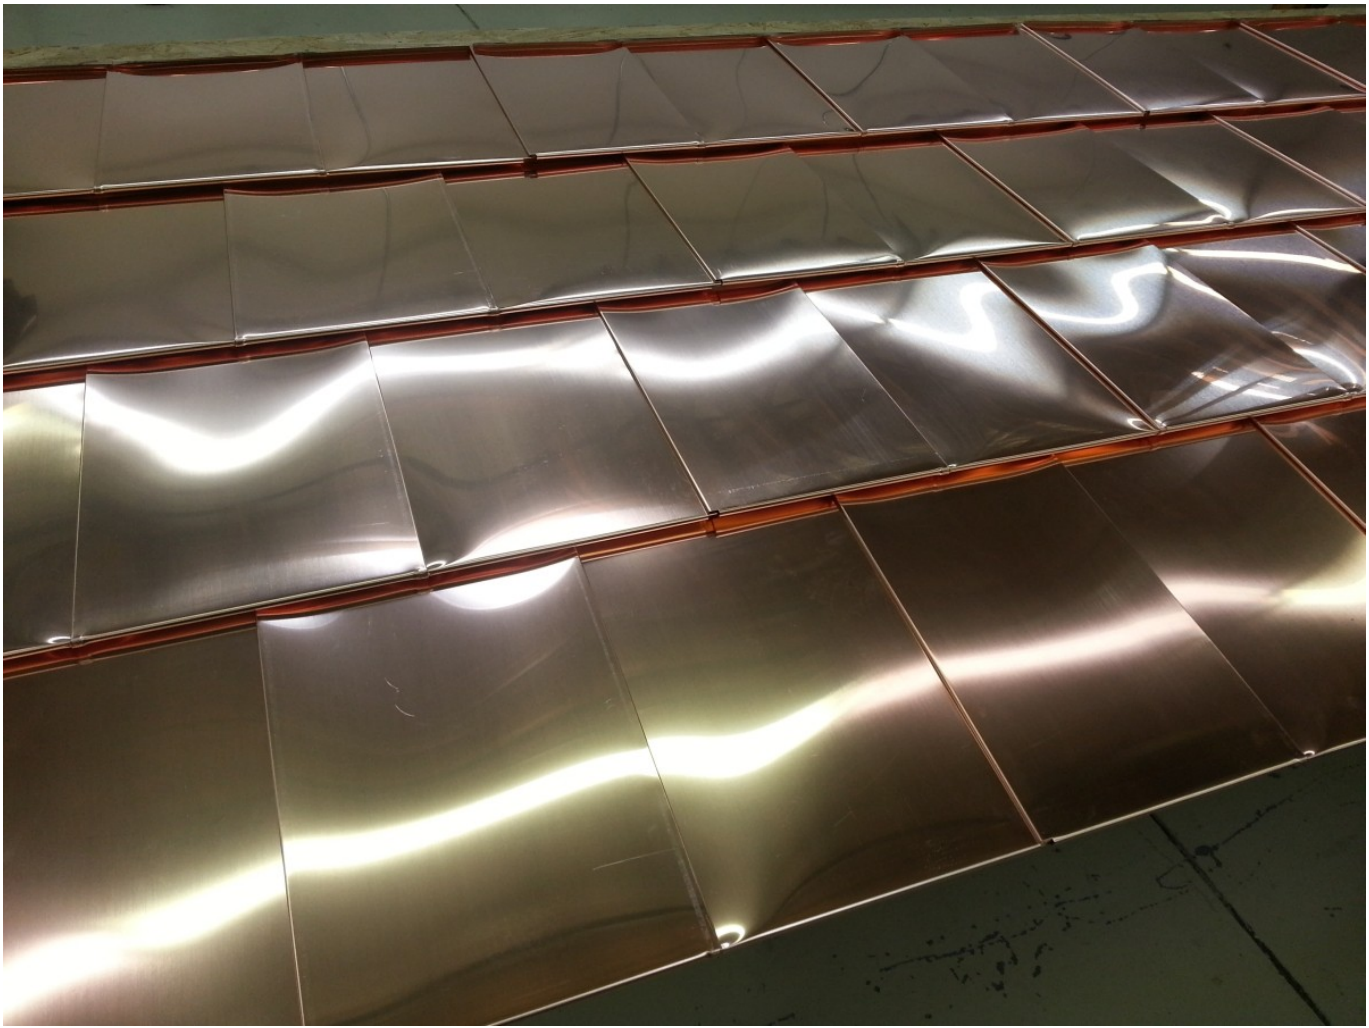

**Traditionally handcrafted for
new and historical application**

SPENGLER
INDUSTRIES

5066 West Amelia Earhart Drive - Salt Lake City, UT 84116 - 801 - 462 - 5264