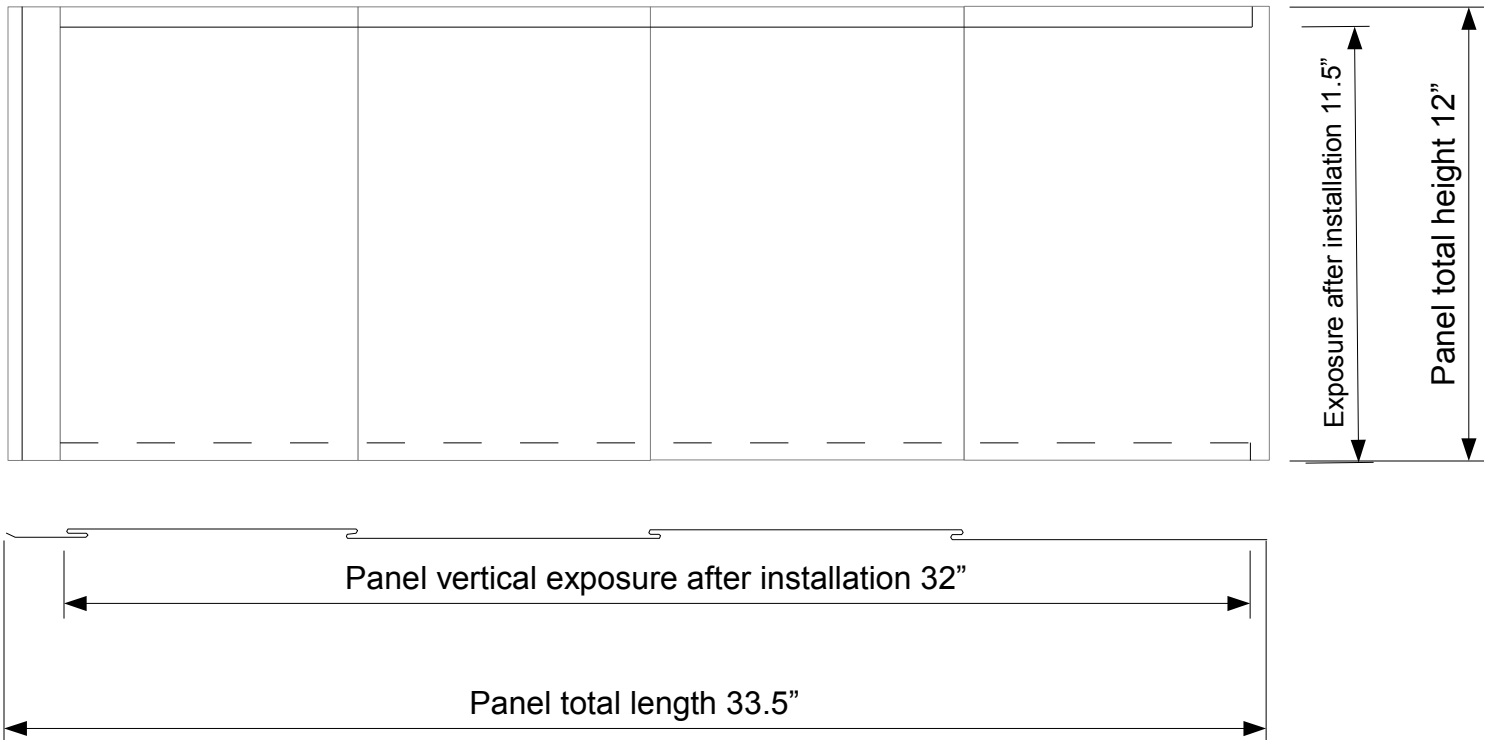

# Quadro

## Interlocking Roofing and Wall Cladding Panels

Quadro roofing and wall cladding panels are available in following metals:

- terne - and other stainless steels
- copper
- zinc
- titanium
- copper - aluminum alloy
- painted aluminum
- painted galvalume

Carefully engineered - Based on a proven design - High cosmetic appeal

- quick installation
- interlocking design - wind and watertight
- proper fasteners can be provided
- only 40 piece needed per square
- only 5 x 20 lbs bundles per square