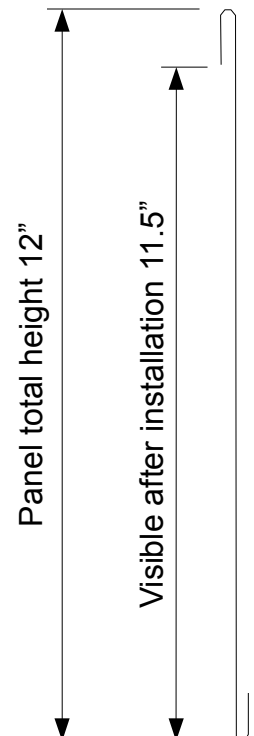

# Quadro

## Interlocking Roofing and Wall Cladding Panels

Quadro roofing and wall cladding panels are available in following metals:

- terne - and other stainless steels
- copper
- zinc
- titanium
- copper - aluminum alloy
- painted aluminum
- painted galvalume

Carefully engineered - Based on a proven design - High cosmetic appeal

- quick installation
- interlocking design - wind and watertight
- proper fasteners can be provided
- only 40 piece needed per square
- only 5 x 20 lbs bundles per square