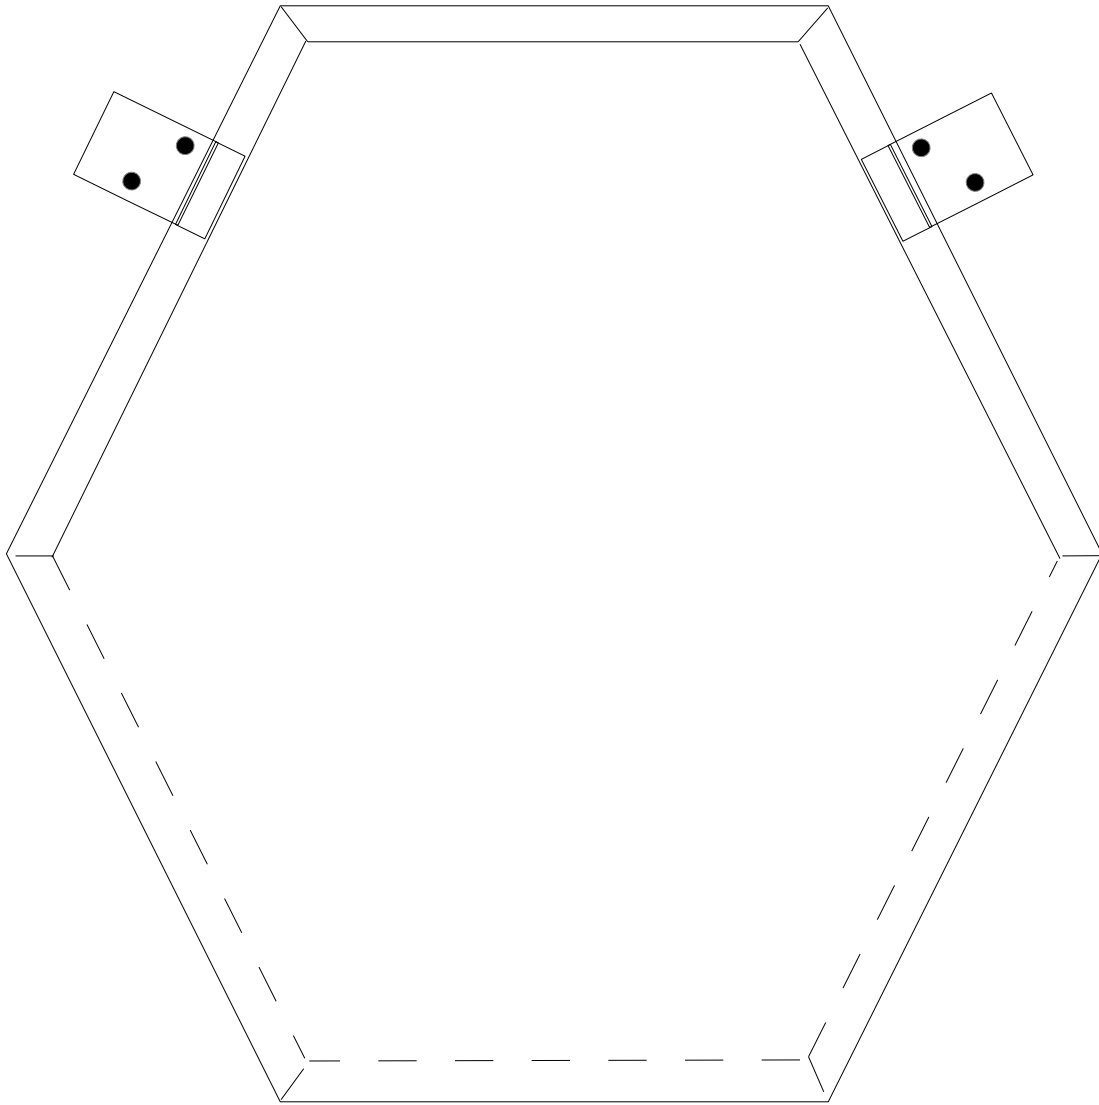

FINE METAL ROOF TECH

5066 West Amelia Earhart Drive Salt Lake City, UT 84116

801-462-5264

Hexagonal shingle in development, testing and pending approval.
- expected availability July 2018