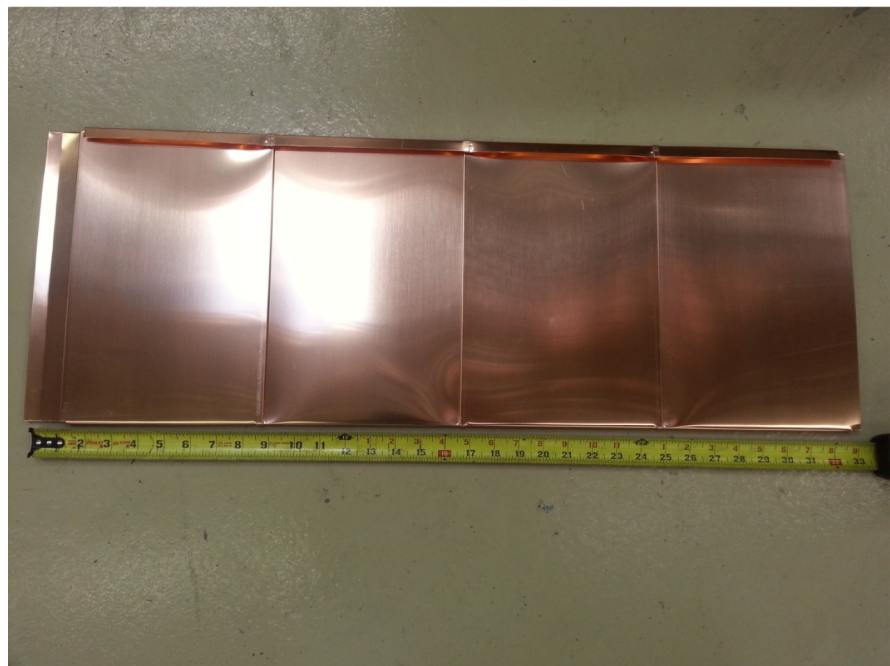

**Traditionally handcrafted for
new and historical application**