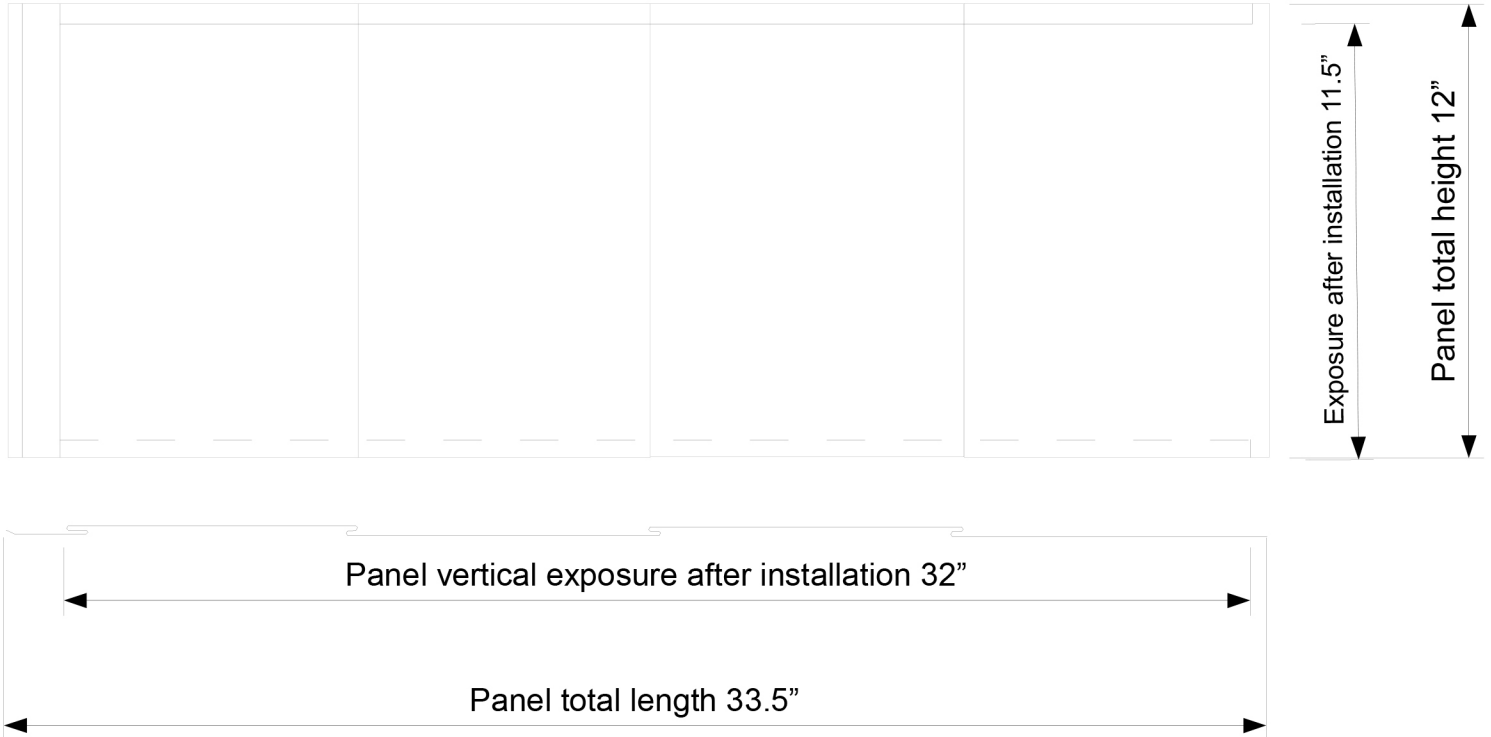

# Quadro

## Interlocking Roofing and Wall Cladding Panels

Quadro roofing and wall cladding panels are available in following metals:

- terne - and other stainless steels
- copper
- zinc
- titanium
- copper - aluminum alloy
- painted aluminum
- painted galvalume

Carefully engineered - Based on a proven design - High cosmetic appeal

- quick installation
- interlocking design - wind and watertight
- proper fasteners can be provided
- only 40 piece needed per square
- only 5 x 20 lbs bundles per square