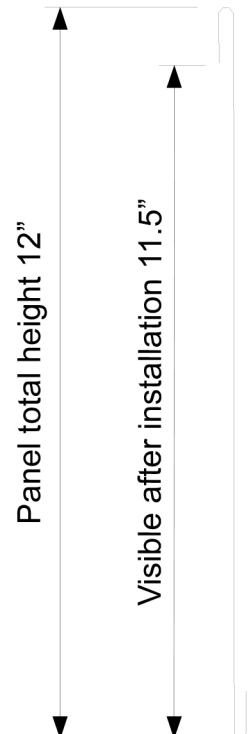

# Quadro

## Interlocking Roofing and Wall Cladding Panels

Quadro roofing and wall cladding panels are available in following metals:

- terne - and other stainless steels
- copper
- zinc
- titanium
- copper - aluminum alloy
- painted aluminum
- painted galvalume

Carefully engineered - Based on a proven design - High cosmetic appeal

- quick installation
- interlocking design - wind and watertight
- proper fasteners can be provided
- only 40 piece needed per square
- only 5 x 20 lbs bundles per square