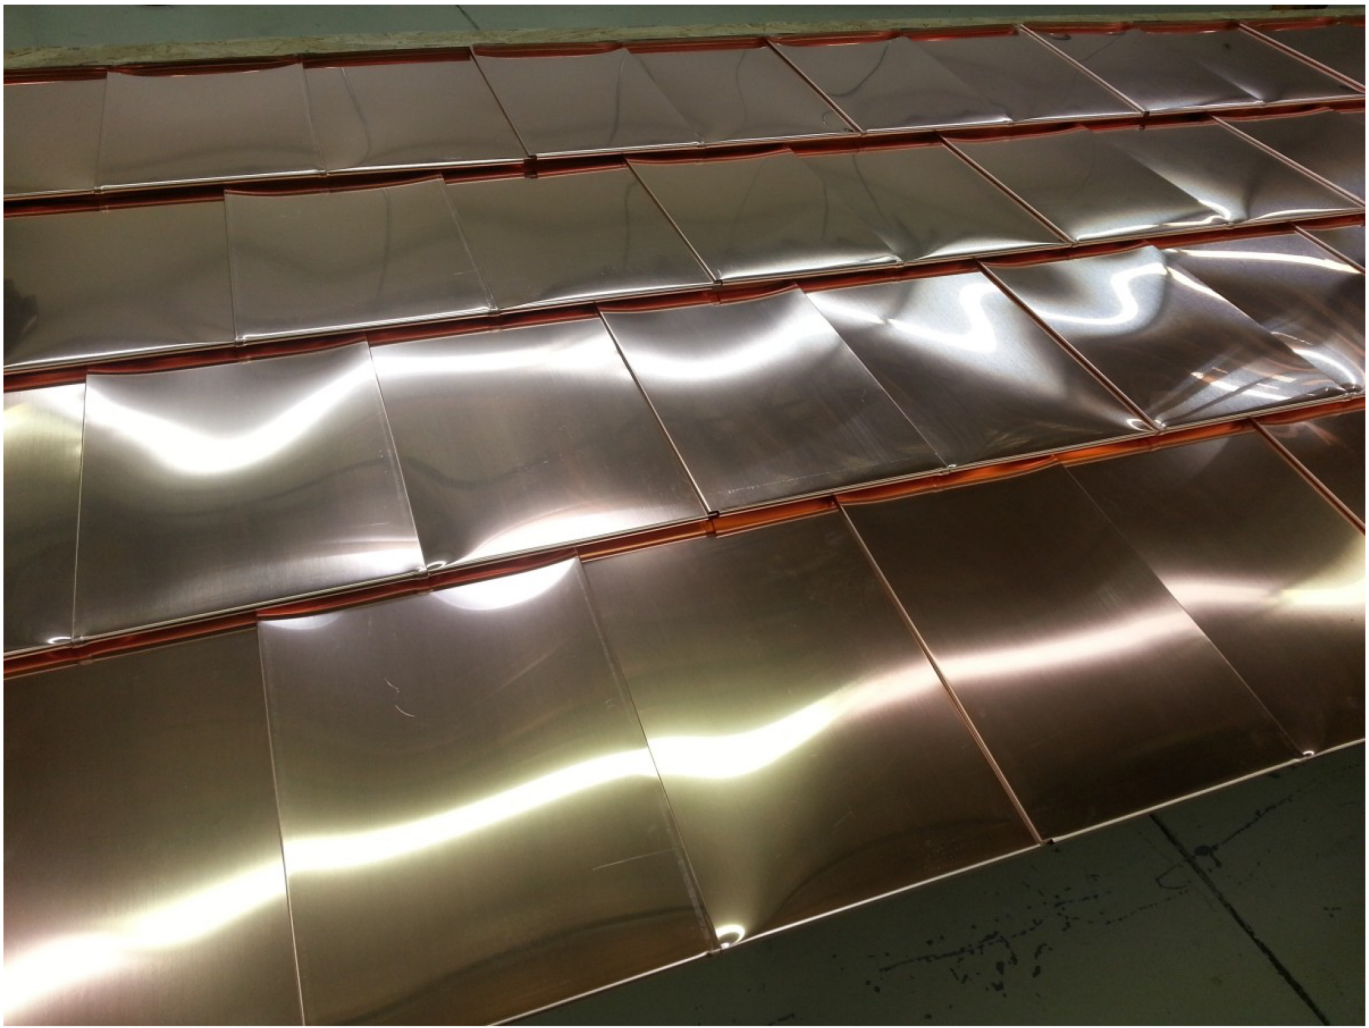

**Traditionally handcrafted for
new and historical application**

Spengler
INDUSTRIES

5066 West Amelia Earhart Drive - Salt Lake City, UT 84116 - 801 - 462 - 5264