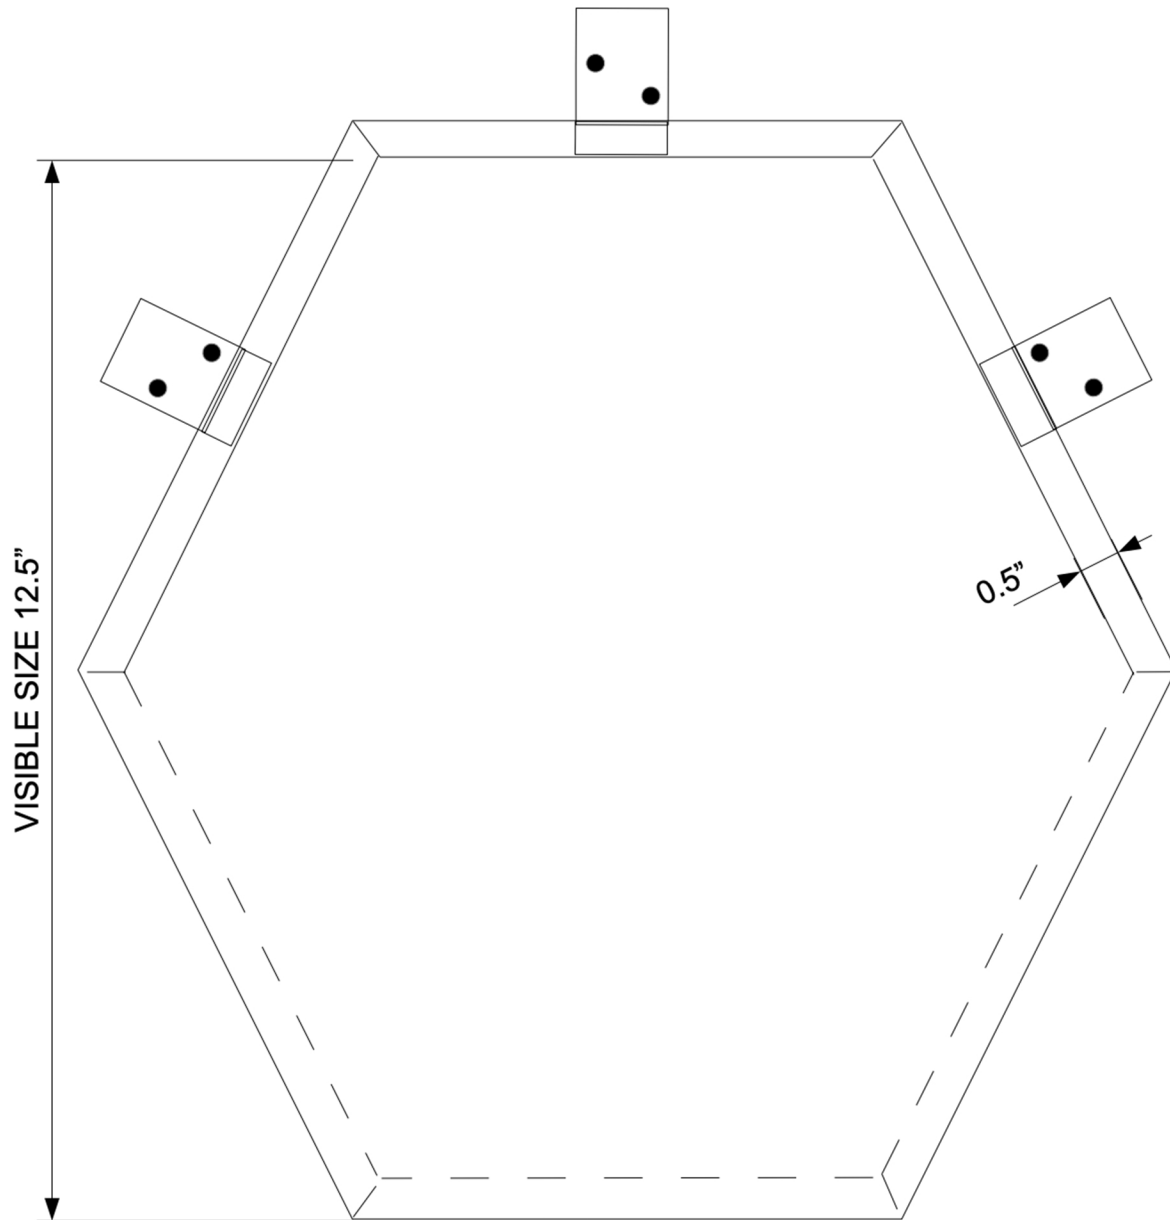

## Size 14 Hexagonal Interlocking Shingle

- Coverage 0.92 Sq. Ft. per shingle
- 168 shingles needed to cover one roofing square (100 Sq. Ft.)