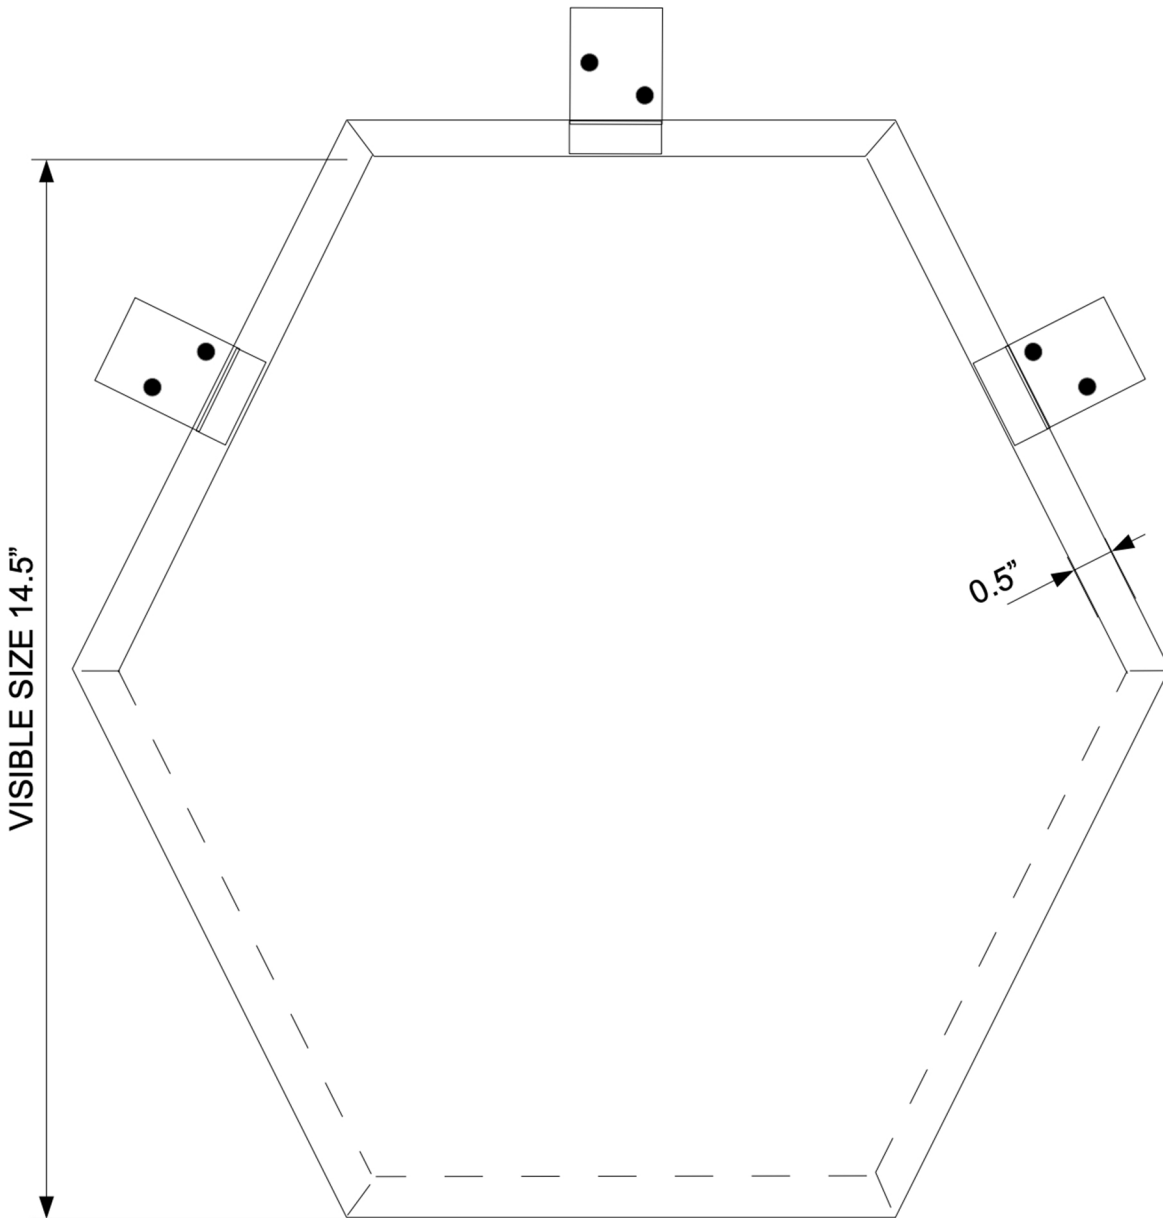

Spengler
INDUSTRIES

5066 West Amelia Earhart Drive Salt Lake City, UT 84116

801-462-5264

Size 16 Hexagonal Interlocking Shingle

- Coverage 1.26 Sq. Ft. per shingle
- 79 shingles needed to cover one roofing square (100 Sq. Ft.)