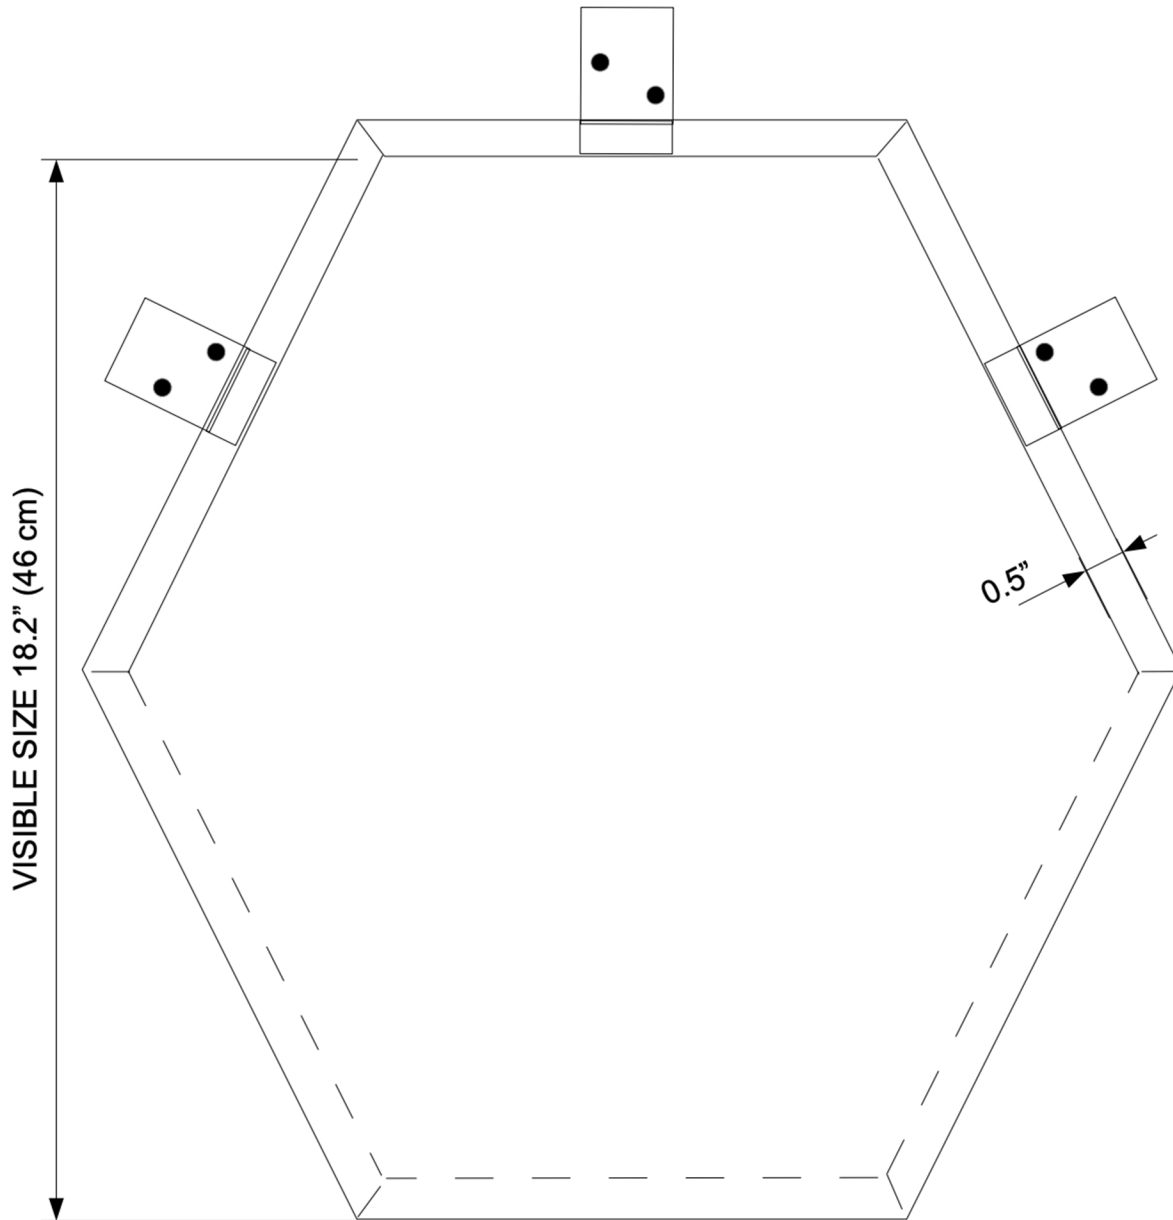

Spengler  
INDUSTRIES

5066 West Amelia Earhart Drive Salt Lake City, UT 84116

801-462-5264

Size 50 Hexagonal Interlocking Shingle (50 cm)  
(Metric materials: Terne, zinc or certain Stainless steels)

- Coverage 1.99 Sq. Ft. per shingle
- 50 shingles needed to cover one roofing square (100 Sq. Ft.)