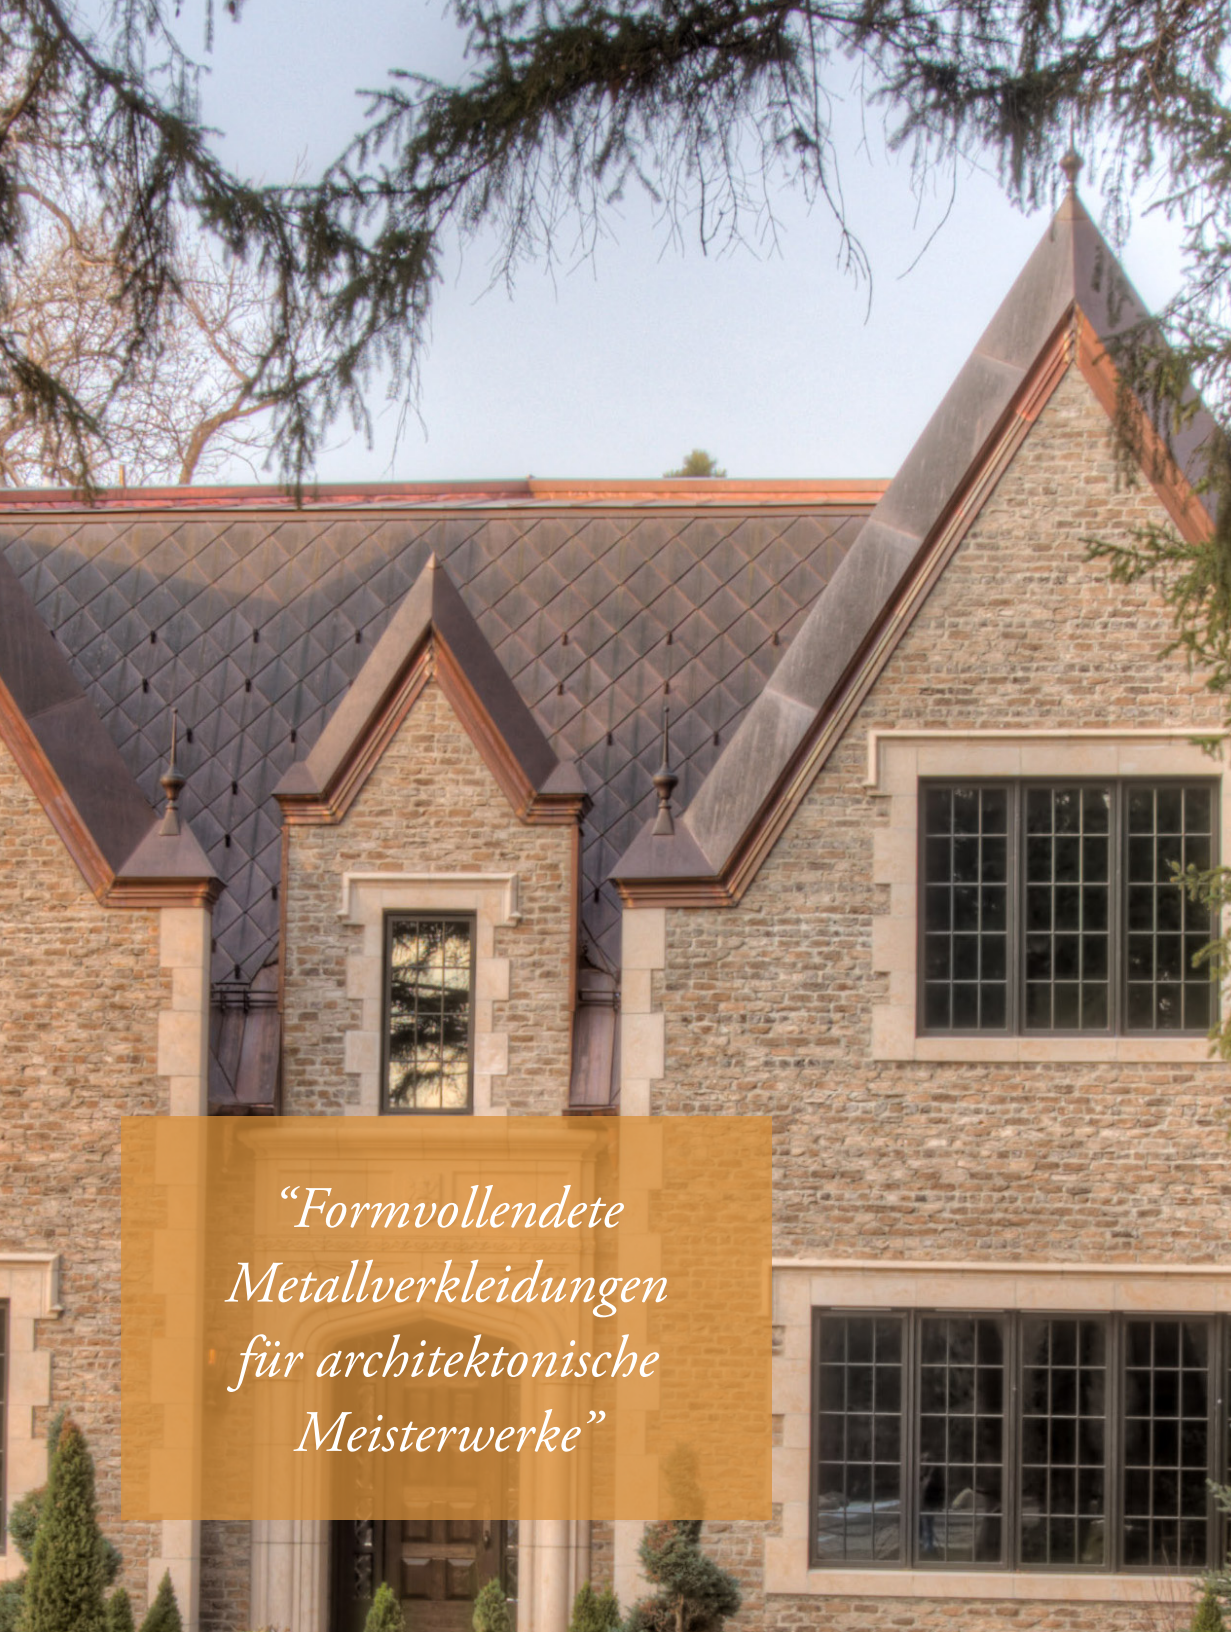

*“Formvollendete
Metallverkleidungen
für architektonische
Meisterwerke”*

Unprecedented Beauty

Your home deserves more than just a roof; it deserves a masterpiece that captures the essence of timeless aesthetics. Within these pages, you'll embark on a visual journey through a gallery of the most stunning metal roofs imaginable. Each photograph tells a story of meticulous craftsmanship, innovation, and the promise of enduring allure.