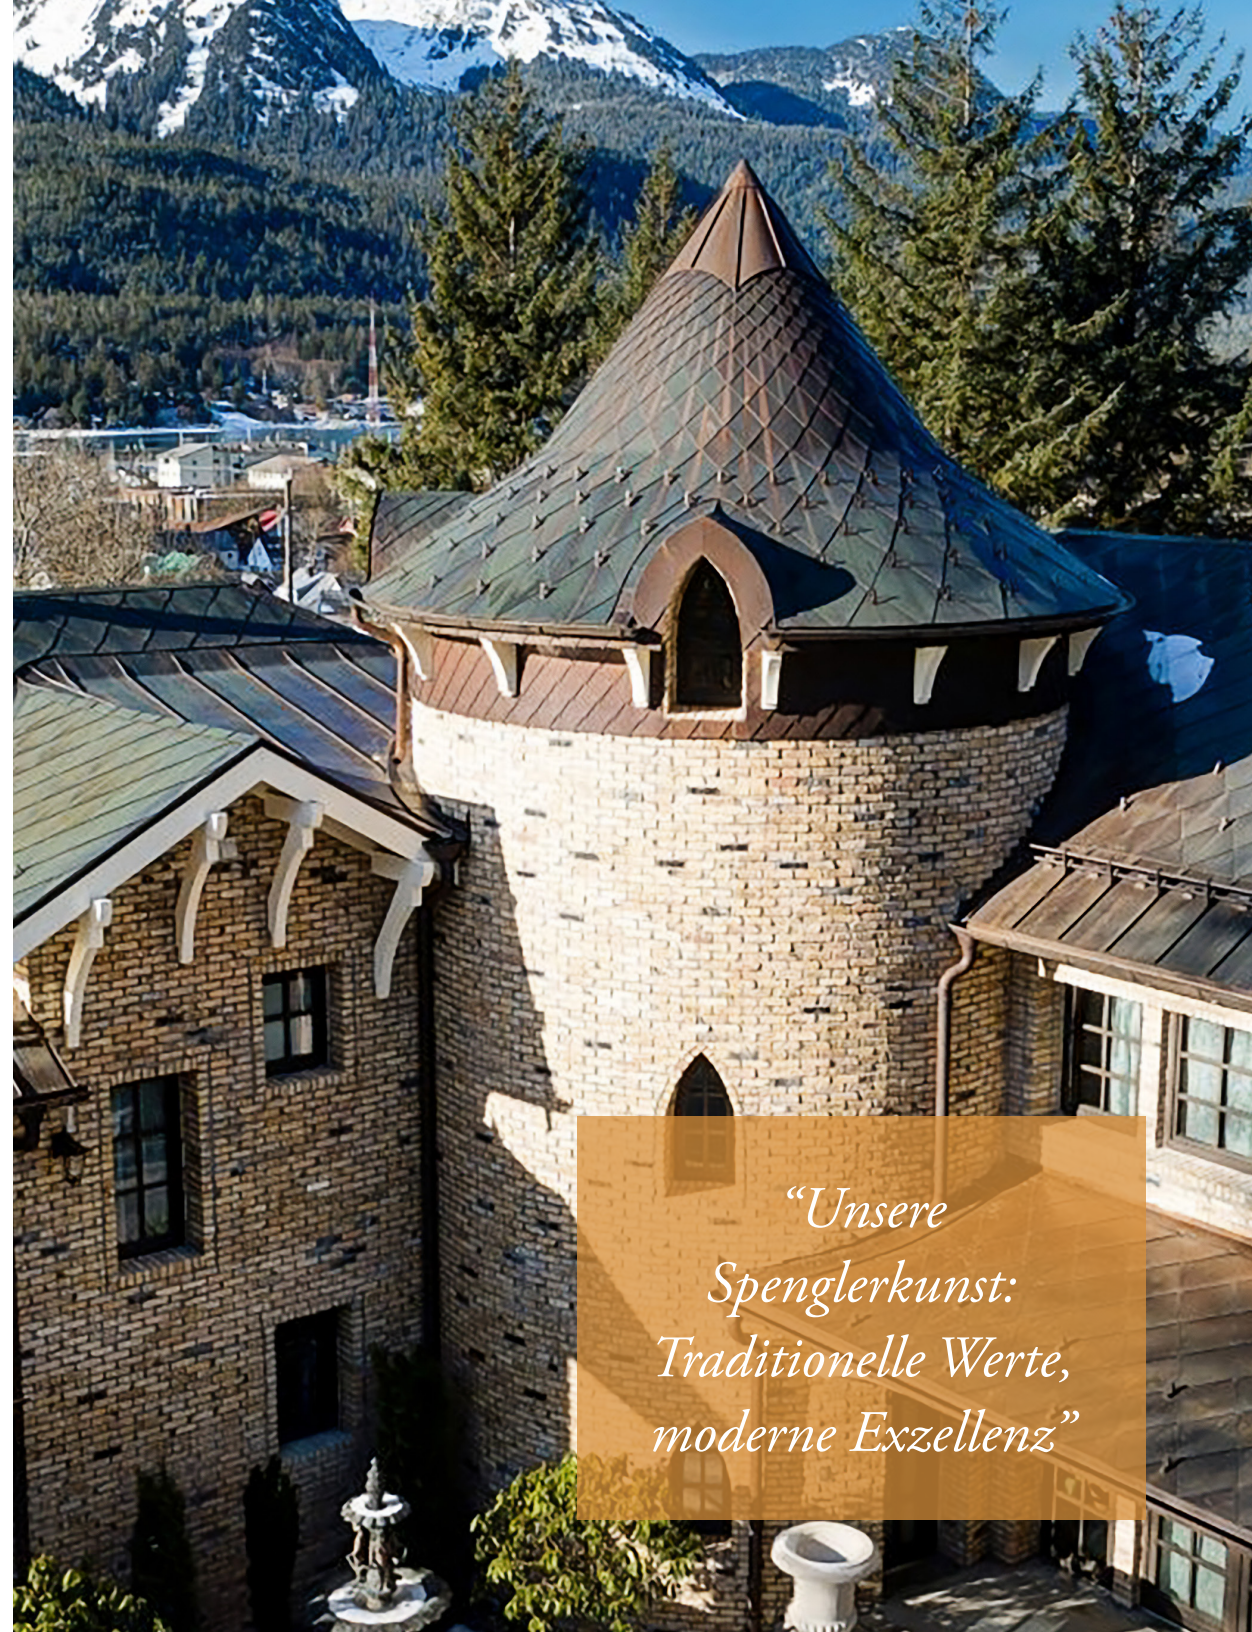

Let's Transform Your Dream into Reality

Explore the boundless world of metal roofing excellence and let your imagination roam free. Contact us today to embark on a journey that fuses architectural grandeur with unwavering quality. The future of your home's beauty and protection starts here – because you deserve nothing less than the extraordinary.

Spengler
INDUSTRIES

*“Unsere
Spenglerkunst:
Traditionelle Werte,
moderne Exzellenz”*