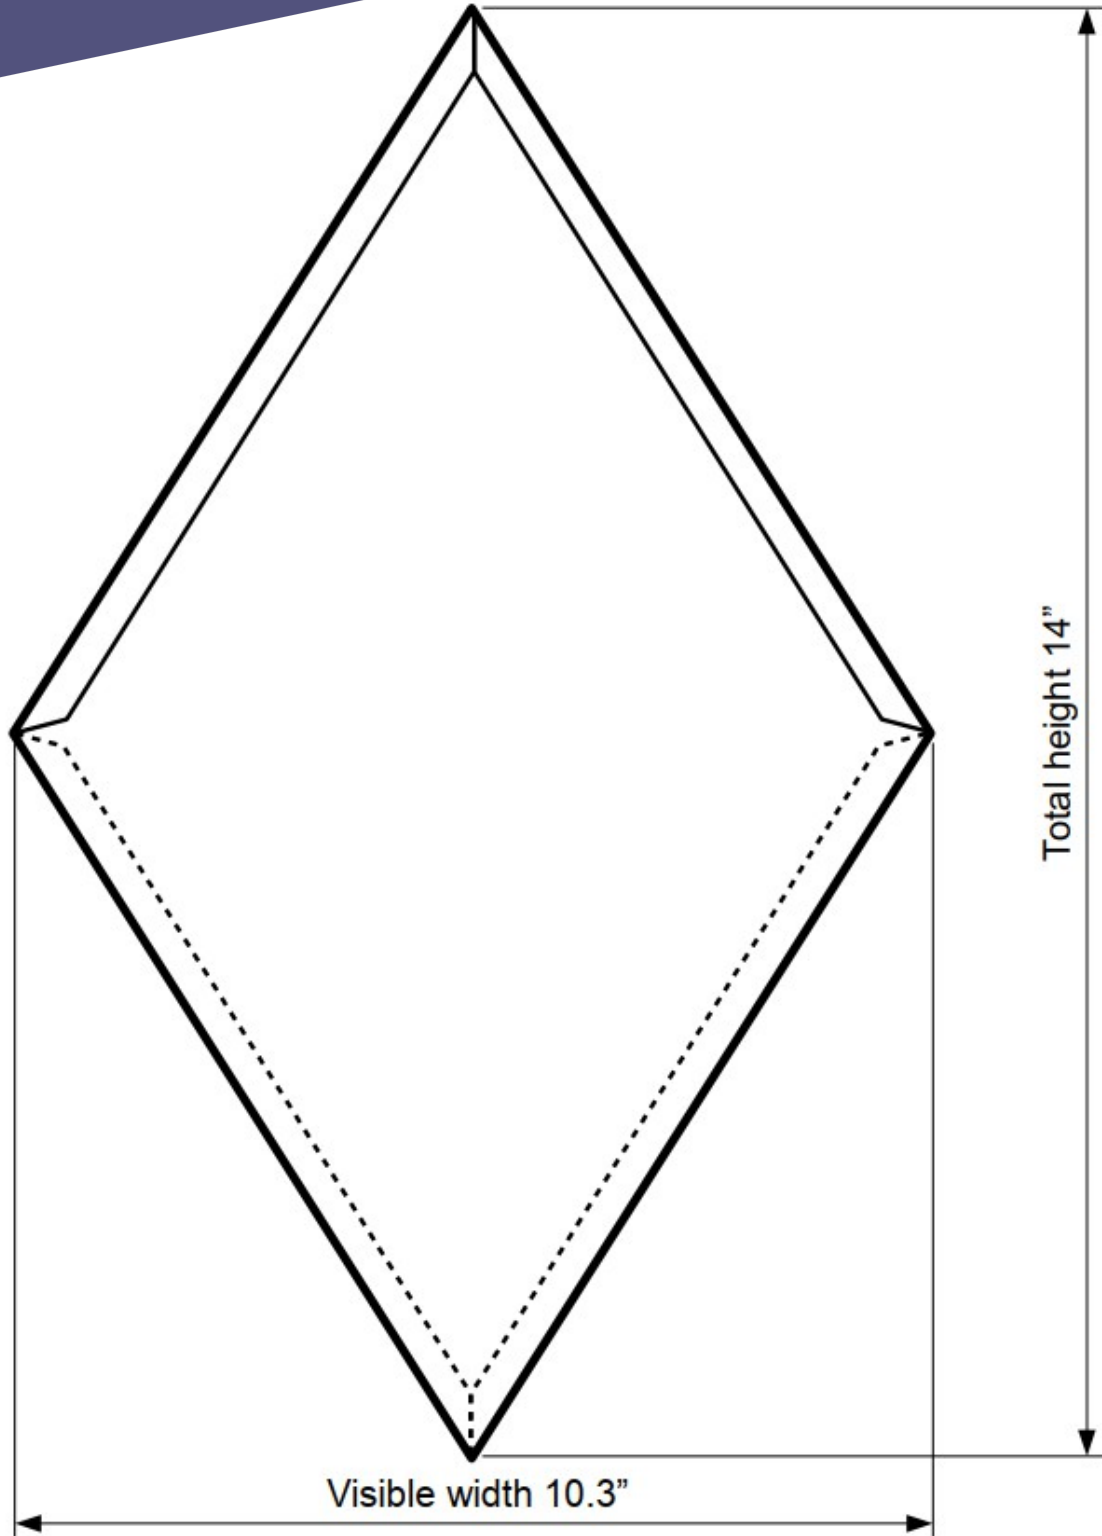

72° Diamond Shingle

Size 10